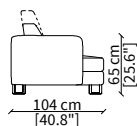

Dimensions in centimeter if not differently indicated.
The Company reserves the right to change the models without any advance notice.
Tolerance on the given sizes +/- 2%.

BRACCIOLI / ARMRESTS

cod. 12133

Bracciolo **TWIN 23 cm** / Armrest **TWIN 23 cm**

cod. 12545

Bracciolo **STYLE 18 cm** / Armrest **STYLE 18 cm**

cod. 12547

Bracciolo **SLIM 8 cm** / Armrest **SLIM 8 cm**

cod. 12546

Bracciolo **WAVE 26 cm** / Armrest **WAVE 26 cm**