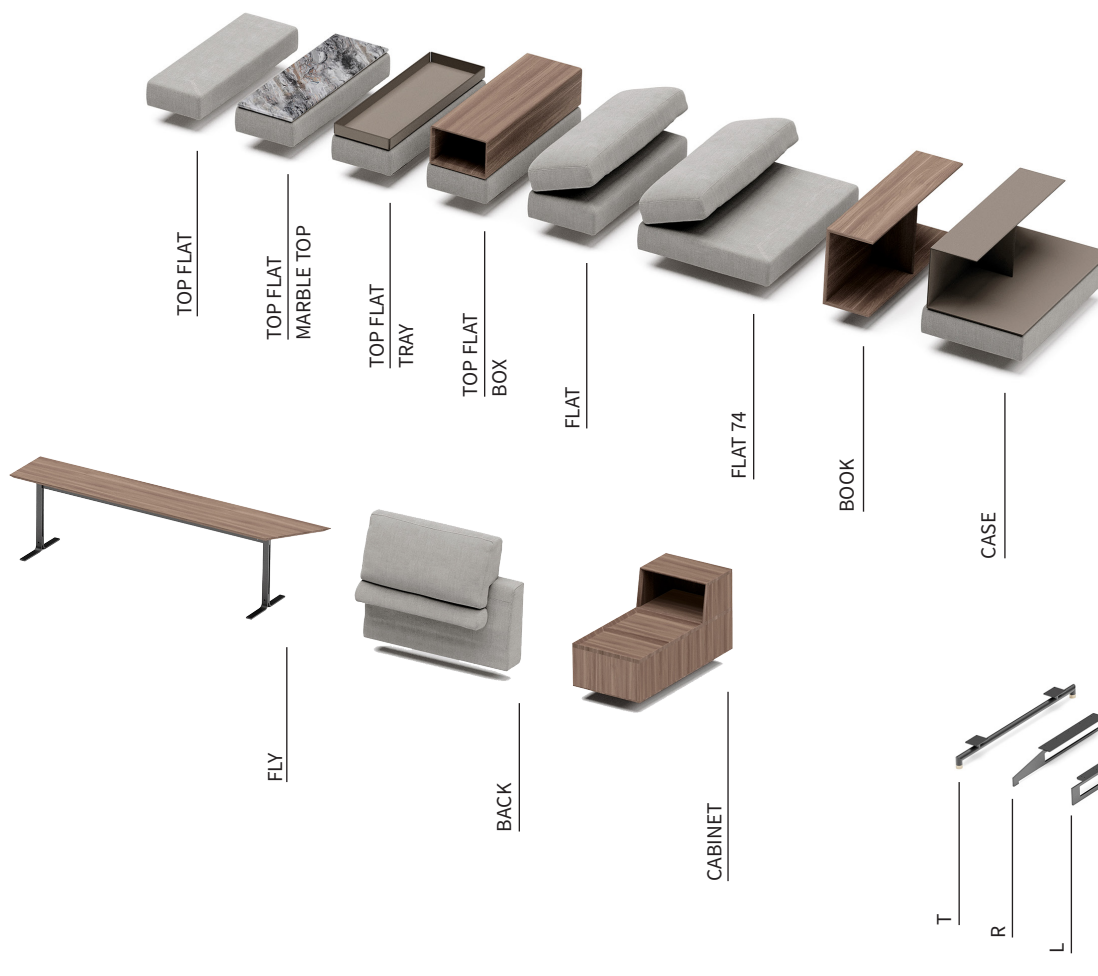

DAVIS SYSTEM
Design Gianfranco Frigerio

Dimensioni espresse in cm se non diversamente indicato.
L'Azienda si riserva il diritto di apportare modifiche ai modelli senza preavviso.
Tolleranza sulle misure indicate di +/- 2%.

Dimensions in centimeter if not differently indicated.
The Company reserves the right to change the models without any advance notice.
Tolerance on the given sizes +/- 2%.