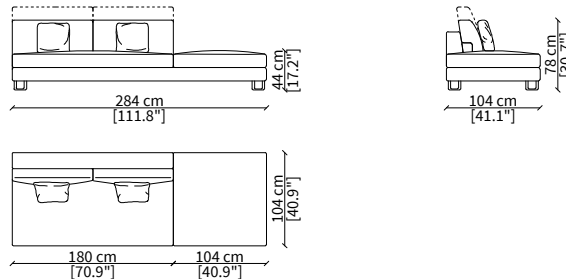

cod. 12141

Elemento 284 cm / Element 284 cm